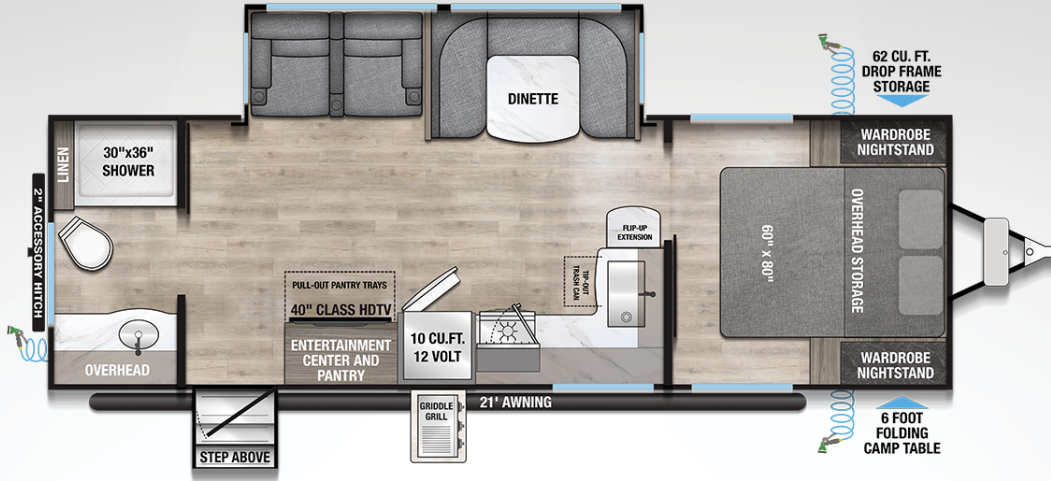

20  
25

**DELTA**  
LIGHTWEIGHT TRAVEL TRAILERS

**262RB**

LENGTH	HEIGHT	DRY WEIGHT	GVWR	HITCH WEIGHT	FRESH / GRAY / BLACK
29' 7"	11' 2"	6408 lbs.	8250 lbs.	673 lbs.	45gal / 90gal / 45gal

**DO THE RIGHT THING**

**NEW FOR 2025**

- (2) A/C's & 50 amp service (will run off 30 amp)
- 62 cu. ft. of pass through storage
- 400 watt solar panel & 30 amp MPPT charge controller
- Exterior off doorside awning controls

SCAN FOR MORE SPECIFICATIONS AND INFORMATION ON DELTA'S LIGHTWEIGHT TRAVEL TRAILERS