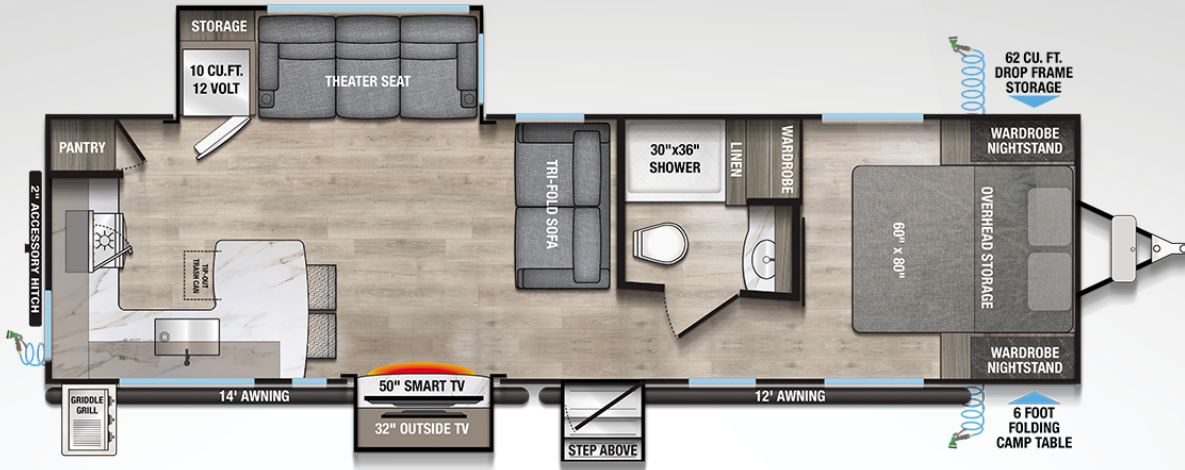

20
25

DELTA
LIGHTWEIGHT TRAVEL TRAILERS

294RK

LENGTH	HEIGHT	DRY WEIGHT	GVWR	HITCH WEIGHT	FRESH / GRAY / BLACK
33' 11"	11' 3"	7316 lbs.	9250 lbs.	841 lbs.	45gal / 90gal / 45gal

DO THE RIGHT THING

At Alliance RV, we understand that effective communication is key to satisfying our customers' unique needs. Recognizing that there is no one-size-fits-all solution to service, we commit to maintaining open communication lines with both our customers and dealers. Our dealer programs are designed to streamline approvals and expedite parts delivery, helping you get back on the road faster and enhancing your RV experience.

NEW FOR 2025

- (2) A/C's & 50 amp service (will run off 30 amp)
- 62 cu. ft. of pass through storage
- 400 watt solar panel & 30 amp MPPT charge controller
- Exterior off doorside awning controls

SCAN FOR MORE SPECIFICATIONS AND INFORMATION ON DELTA'S LIGHTWEIGHT TRAVEL TRAILERS