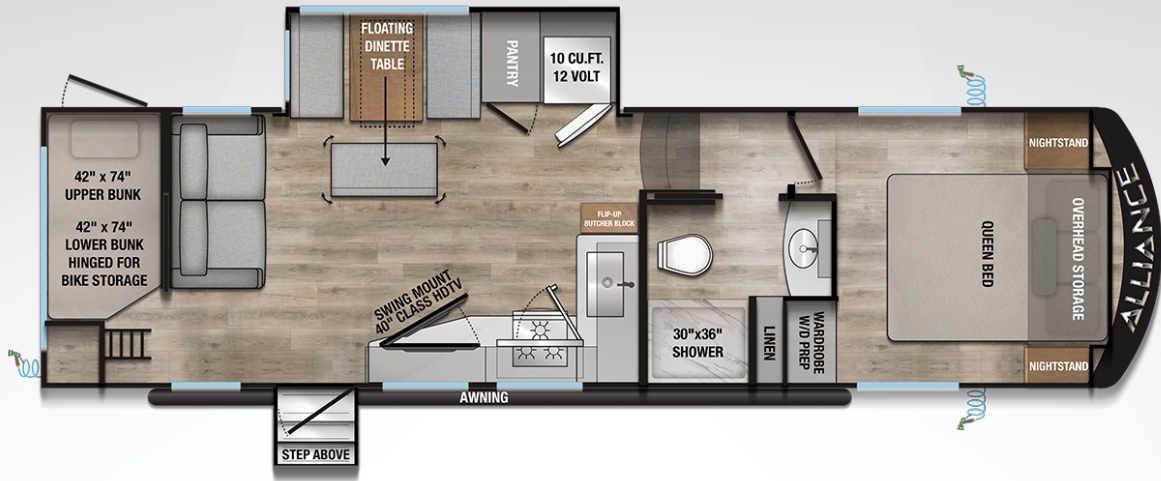

20
25

AVENUE
LUXURY & TOWABILITY

28BH

LENGTH	HEIGHT	DRY WEIGHT	GVWR	HITCH WEIGHT	FRESH / GRAY / BLACK
32' 11"	12' 2"	8518 lbs.	10495 lbs.	1450 lbs.	48gal / 53gal / 53gal

DO THE RIGHT THING

At Alliance RV, we understand that effective communication is key to satisfying our customers' unique needs. Recognizing that there is no one-size-fits-all solution to service, we commit to maintaining open communication lines with both our customers and dealers. Our dealer programs are designed to streamline approvals and expedite parts delivery, helping you get back on the road faster and enhancing your RV experience.

NEW FOR 2025

- New Linen decor
- 16" Goodyear® tires
- 101" Wide-body construction
- Solid surface countertops
- Washer / dryer prep

SCAN FOR MORE SPECIFICATIONS
AND INFORMATION ON AVENUE'S
FIFTH WHEELS & TRAVEL TRAILERS