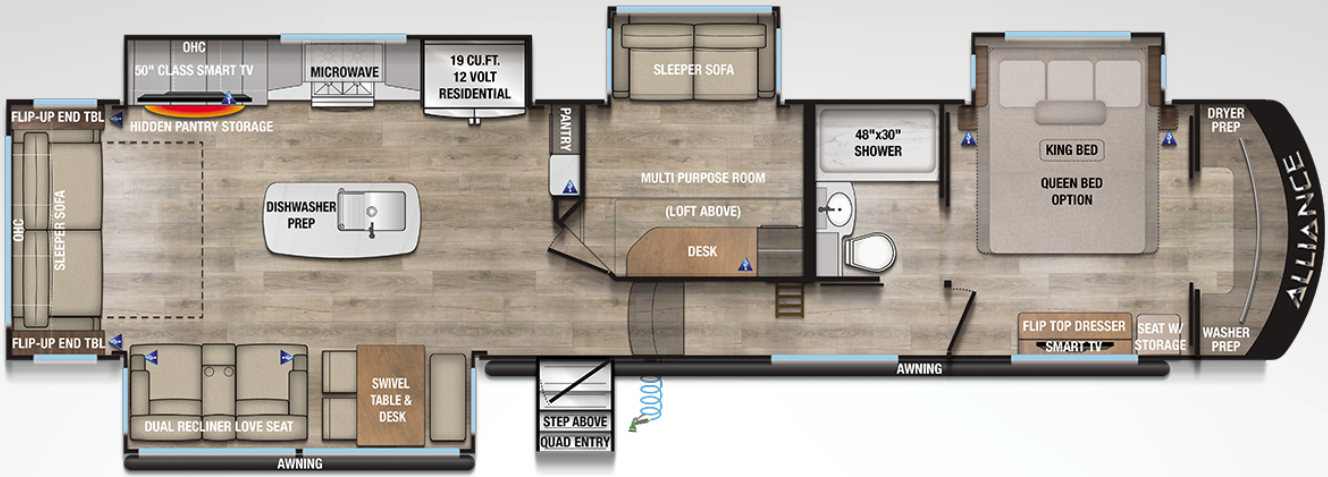

20  
25

PARADIGM  
LUXURY FIFTH WHEELS

380MP

LENGTH	HEIGHT	DRY WEIGHT	GVWR	HITCH WEIGHT	FRESH / GRAY / BLACK
40' 11"	13' 6"	14587 lbs.	18000 lbs.	2894 lbs.	98gal / 106gal / 53gal

DO THE RIGHT THING

At Alliance RV, we understand that effective communication is key to satisfying our customers' unique needs. Recognizing that there is no one-size-fits-all solution to service, we commit to maintaining open communication lines with both our customers and dealers. Our dealer programs are designed to streamline approvals and expedite parts delivery, helping you get back on the road faster and enhancing your RV experience.

NEW FOR 2025

- Electronic Gate Valves
- 3-way awning and slide switches
- Self-Locking Barn Doors
- JBL Sound System
- TCS Coil Spring Suspension
- Helux Pinbox

SCAN FOR MORE SPECIFICATIONS  
AND INFORMATION ON PARADIGM'S  
LUXURY FIFTH WHEELS