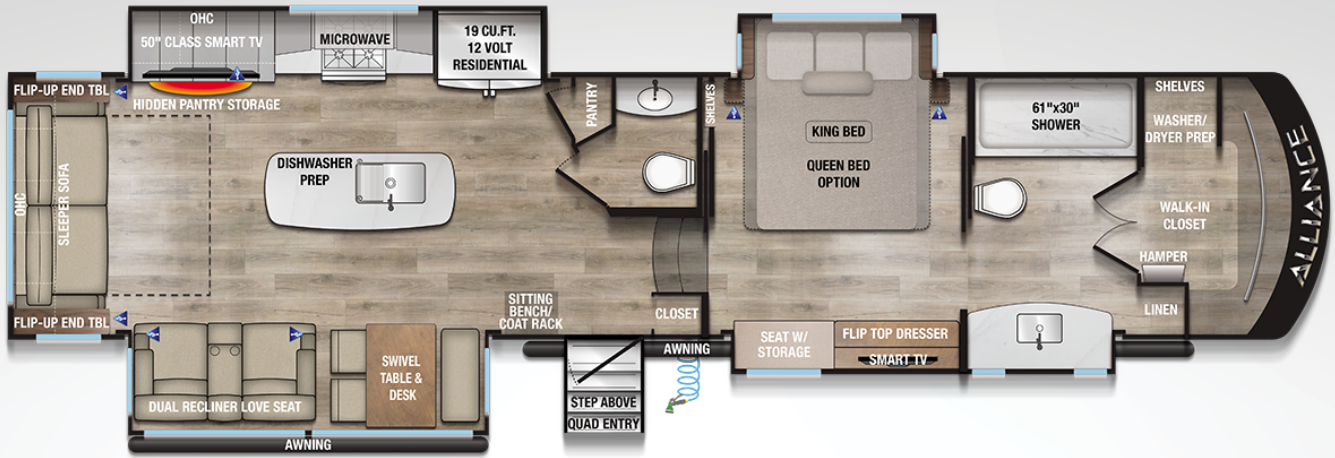

20
25

PARADIGM LUXURY FIFTH WHEELS

370FB

LENGTH	HEIGHT	DRY WEIGHT	GVWR	HITCH WEIGHT	FRESH / GRAY / BLACK
40' 4"	13' 5"	14453 lbs.	18000 lbs.	2623 lbs.	98gal / 106gal / 106gal

DO THE RIGHT THING

At Alliance RV, we understand that effective communication is key to satisfying our customers' unique needs. Recognizing that there is no one-size-fits-all solution to service, we commit to maintaining open communication lines with both our customers and dealers. Our dealer programs are designed to streamline approvals and expedite parts delivery, helping you get back on the road faster and enhancing your RV experience.

NEW FOR 2025

- Electronic Gate Valves
- 3-way awning and slide switches
- Self-Locking Barn Doors
- JBL Sound System
- TCS Coil Spring Suspension
- Helux Pinbox

SCAN FOR MORE SPECIFICATIONS
AND INFORMATION ON PARADIGM'S
LUXURY FIFTH WHEELS