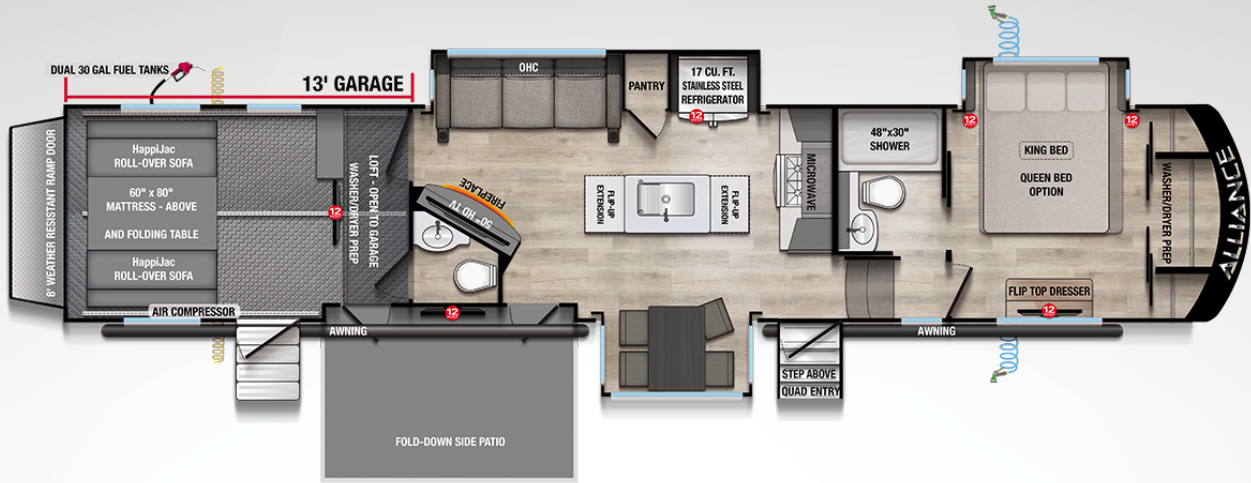

20  
25

— VALOR —  
MULTIFUNCTIONAL HAULERS

42V13

LENGTH	HEIGHT	DRY WEIGHT	GVWR	HITCH WEIGHT	FRESH / GRAY / BLACK
44' 1"	13' 6"	15600 lbs.	20000 lbs.	3005 lbs.	98gal / 106gal / 106gal

DO THE RIGHT THING

At Alliance RV, we understand that effective communication is key to satisfying our customers' unique needs. Recognizing that there is no one-size-fits-all solution to service, we commit to maintaining open communication lines with both our customers and dealers. Our dealer programs are designed to streamline approvals and expedite parts delivery, helping you get back on the road faster and enhancing your RV experience.

NEW FOR 2025

- MorRyde® Safe-T-Rail
- Water manifold system
- Exterior awning & slide control 3-way switch
- 400 watt solar panels
- Temperature controlled spray ports

SCAN FOR MORE SPECIFICATIONS  
AND INFORMATION ON VALOR'S  
MULTIFUNCTIONAL HAULERS