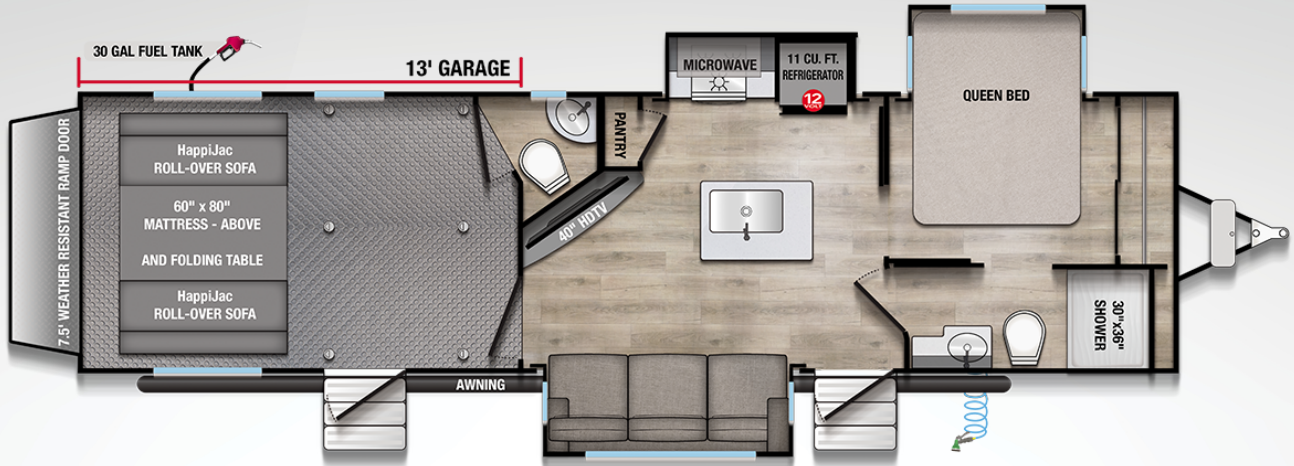

20
25

— VALOR —
MULTIFUNCTIONAL HAULERS

31T13

LENGTH	HEIGHT	DRY WEIGHT	GVWR	HITCH WEIGHT	FRESH / GRAY / BLACK
35' 11"	13' 6"	8900 lbs.	13000 lbs.	1600 lbs.	98gal / 53gal / 93gal

DO THE RIGHT THING

At Alliance RV, we understand that effective communication is key to satisfying our customers' unique needs. Recognizing that there is no one-size-fits-all solution to service, we commit to maintaining open communication lines with both our customers and dealers. Our dealer programs are designed to streamline approvals and expedite parts delivery, helping you get back on the road faster and enhancing your RV experience.

NEW FOR 2025

- MorRyde® Safe-T-Rail
- Water manifold system
- Exterior awning & slide control 3-way switch
- 400 watt solar panels
- Temperature controlled spray ports

SCAN FOR MORE SPECIFICATIONS
AND INFORMATION ON VALOR'S
MULTIFUNCTIONAL HAULERS