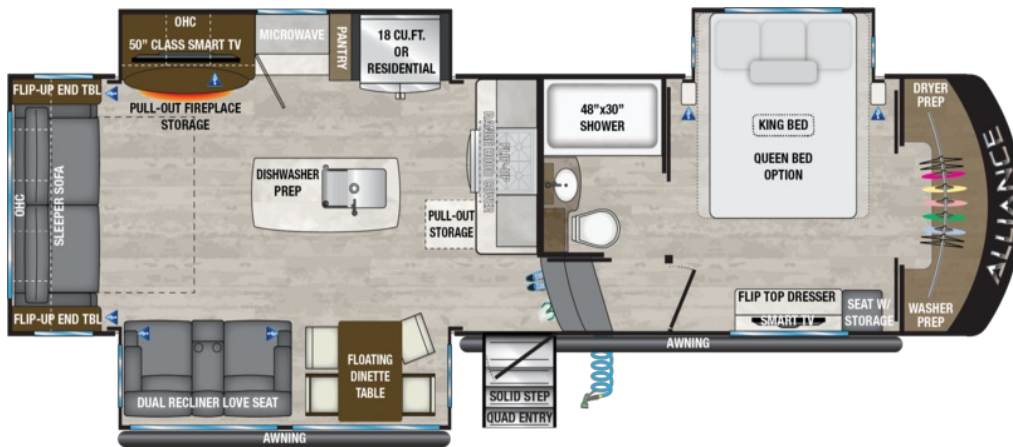

PARADIGM 295MK

33' - 3"
LENGTH

13' 4"
HEIGHT

11,666 lbs
DRY WEIGHT

15,000 lbs
GVWR

2,350 lbs
HITCH WEIGHT

98 / 106 / 53 Gal
FRESH/GRAY/BLACK

CUSTOMER DRIVEN FEATURES

Innovative Storage Solutions

- Flip Up Storage in End Tables, Bed-room Dresser and Pull Out Storage In Fireplace

Flush Floor Kitchen Slide Out

- Eliminates Awkward Lip in Kitchen Slide

Benchmark Chassis

- Stronger Design + Flush Upper Deck = Smarter Chassis / Space Saver

High Gloss Sidewalls with AZDEL Composite Substrate

- Mold and Rot Resistant

Huge Residential Shower with Flip Down Teak Seat

Designer Accent Lighting Throughout

- Kitchen Sink Surround, Crown Molding and Kitchen Soffit