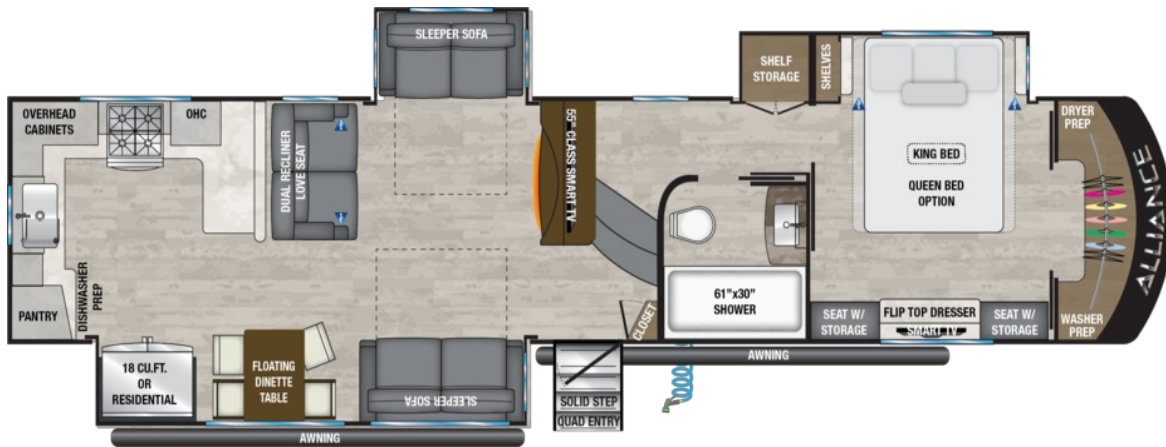

PARADIGM 372RK

40' - 7"
LENGTH

13' 4"
HEIGHT

13,249 lbs
DRY WEIGHT

16,800 lbs
GVWR

2,666 lbs
HITCH WEIGHT

98 / 106 / 53 Gal
FRESH/GRAY/BLACK

CUSTOMER DRIVEN FEATURES

Innovative Storage Solutions

- Flip Up Storage in End Tables, Bed-room Dresser and Pull Out Storage In Fireplace

Flush Floor Kitchen Slide Out

- Eliminates Awkward Lip in Kitchen Slide

Benchmark Chassis

- Stronger Design + Flush Upper Deck = Smarter Chassis / Space Saver

High Gloss Sidewalls with AZDEL Composite Substrate

- Mold and Rot Resistant

Huge Residential Shower with Flip Down Teak Seat

Designer Accent Lighting Throughout

- Kitchen Sink Surround, Crown Molding and Kitchen Soffit