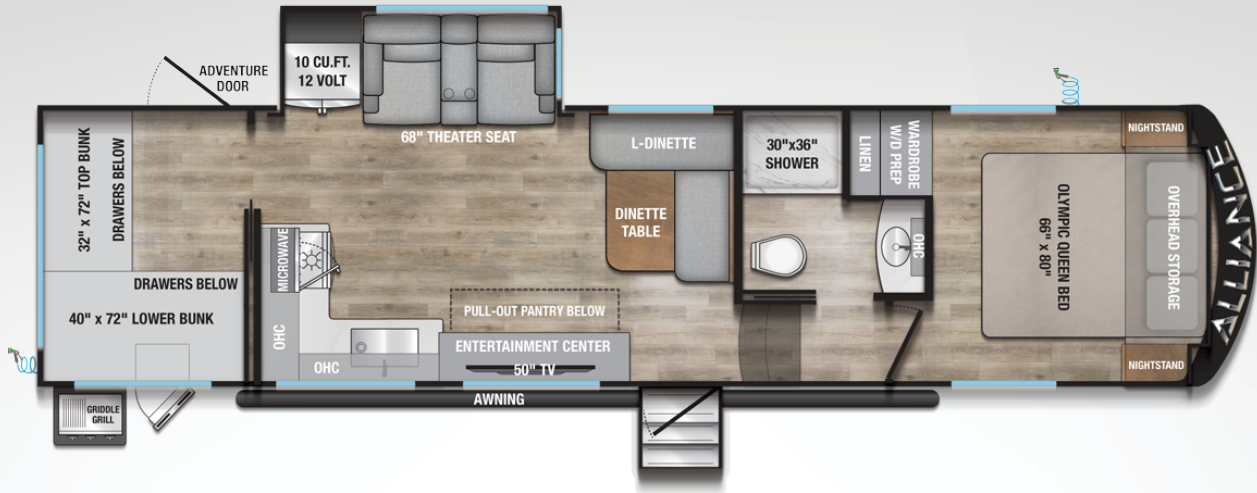

2026

AVENUE LUXURY & TOWABILITY

29BH

LENGTH	HEIGHT	DRY WEIGHT	GVWR	HITCH WEIGHT	FRESH / GRAY / BLACK
34' 11"	13' 2"	9554 lbs.	11895 lbs.	1500 lbs.	48gal / 106gal / 53gal

DO THE RIGHT THING

At Alliance RV, we understand that effective communication is key to satisfying our customers' unique needs. Recognizing that there is no one-size-fits-all solution to service, we commit to maintaining open communication lines with both our customers and dealers. Our dealer programs are designed to streamline approvals and expedite parts delivery, helping you get back on the road faster and enhancing your RV experience.

NEW FOR 2026

- Aluminum superstructure with durable composite sidewalls
- 101" Wide Body Frame
- Warrantied for Full-Time living
- Standard Solar Package
- PVC Roof - Limited Lifetime Warranty
- No In-Floor Heat Vents
- Furrion Chill Cube ACs